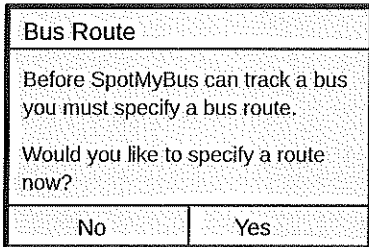

NOTE: if you *do not know* your BUS GROUP number, please contact your Transportation Department.

What happens NEXT?

- When the bus is traveling your route, you will see it on moving on the map on your phone.
- Soon the system will learn your route, and then you will see all bus stops on your route.
- At that time, you will be able to select your bus stop and see it on the map.

For questions or help with the app, please contact: questions@spotmybus.com